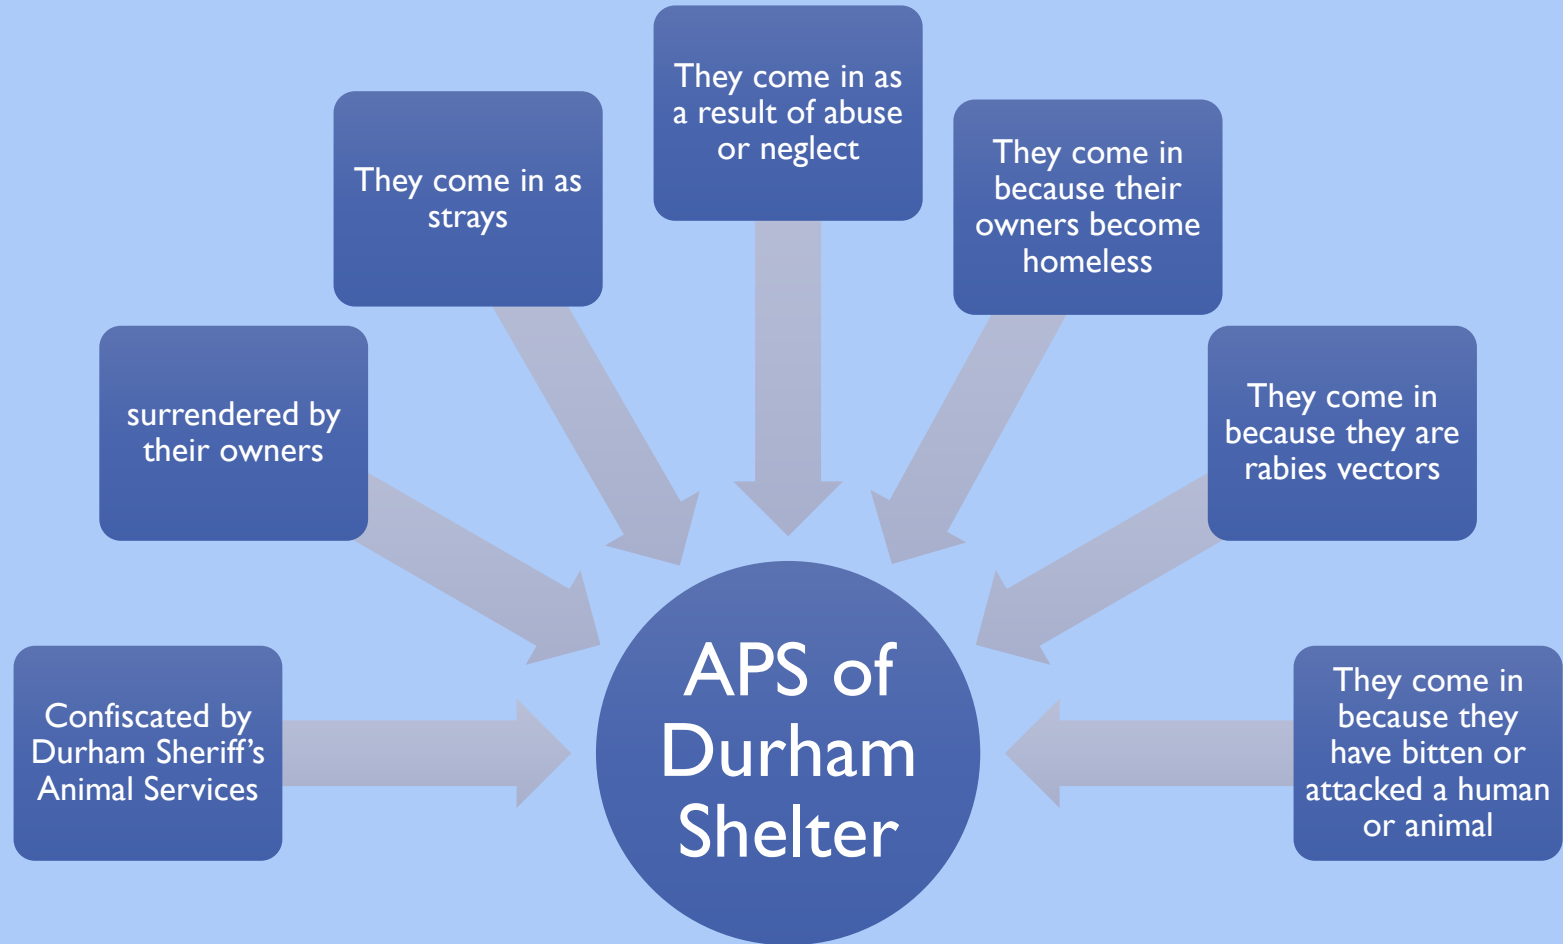

WHERE DO ALL
OF THE
ANIMALS COME
FROM?